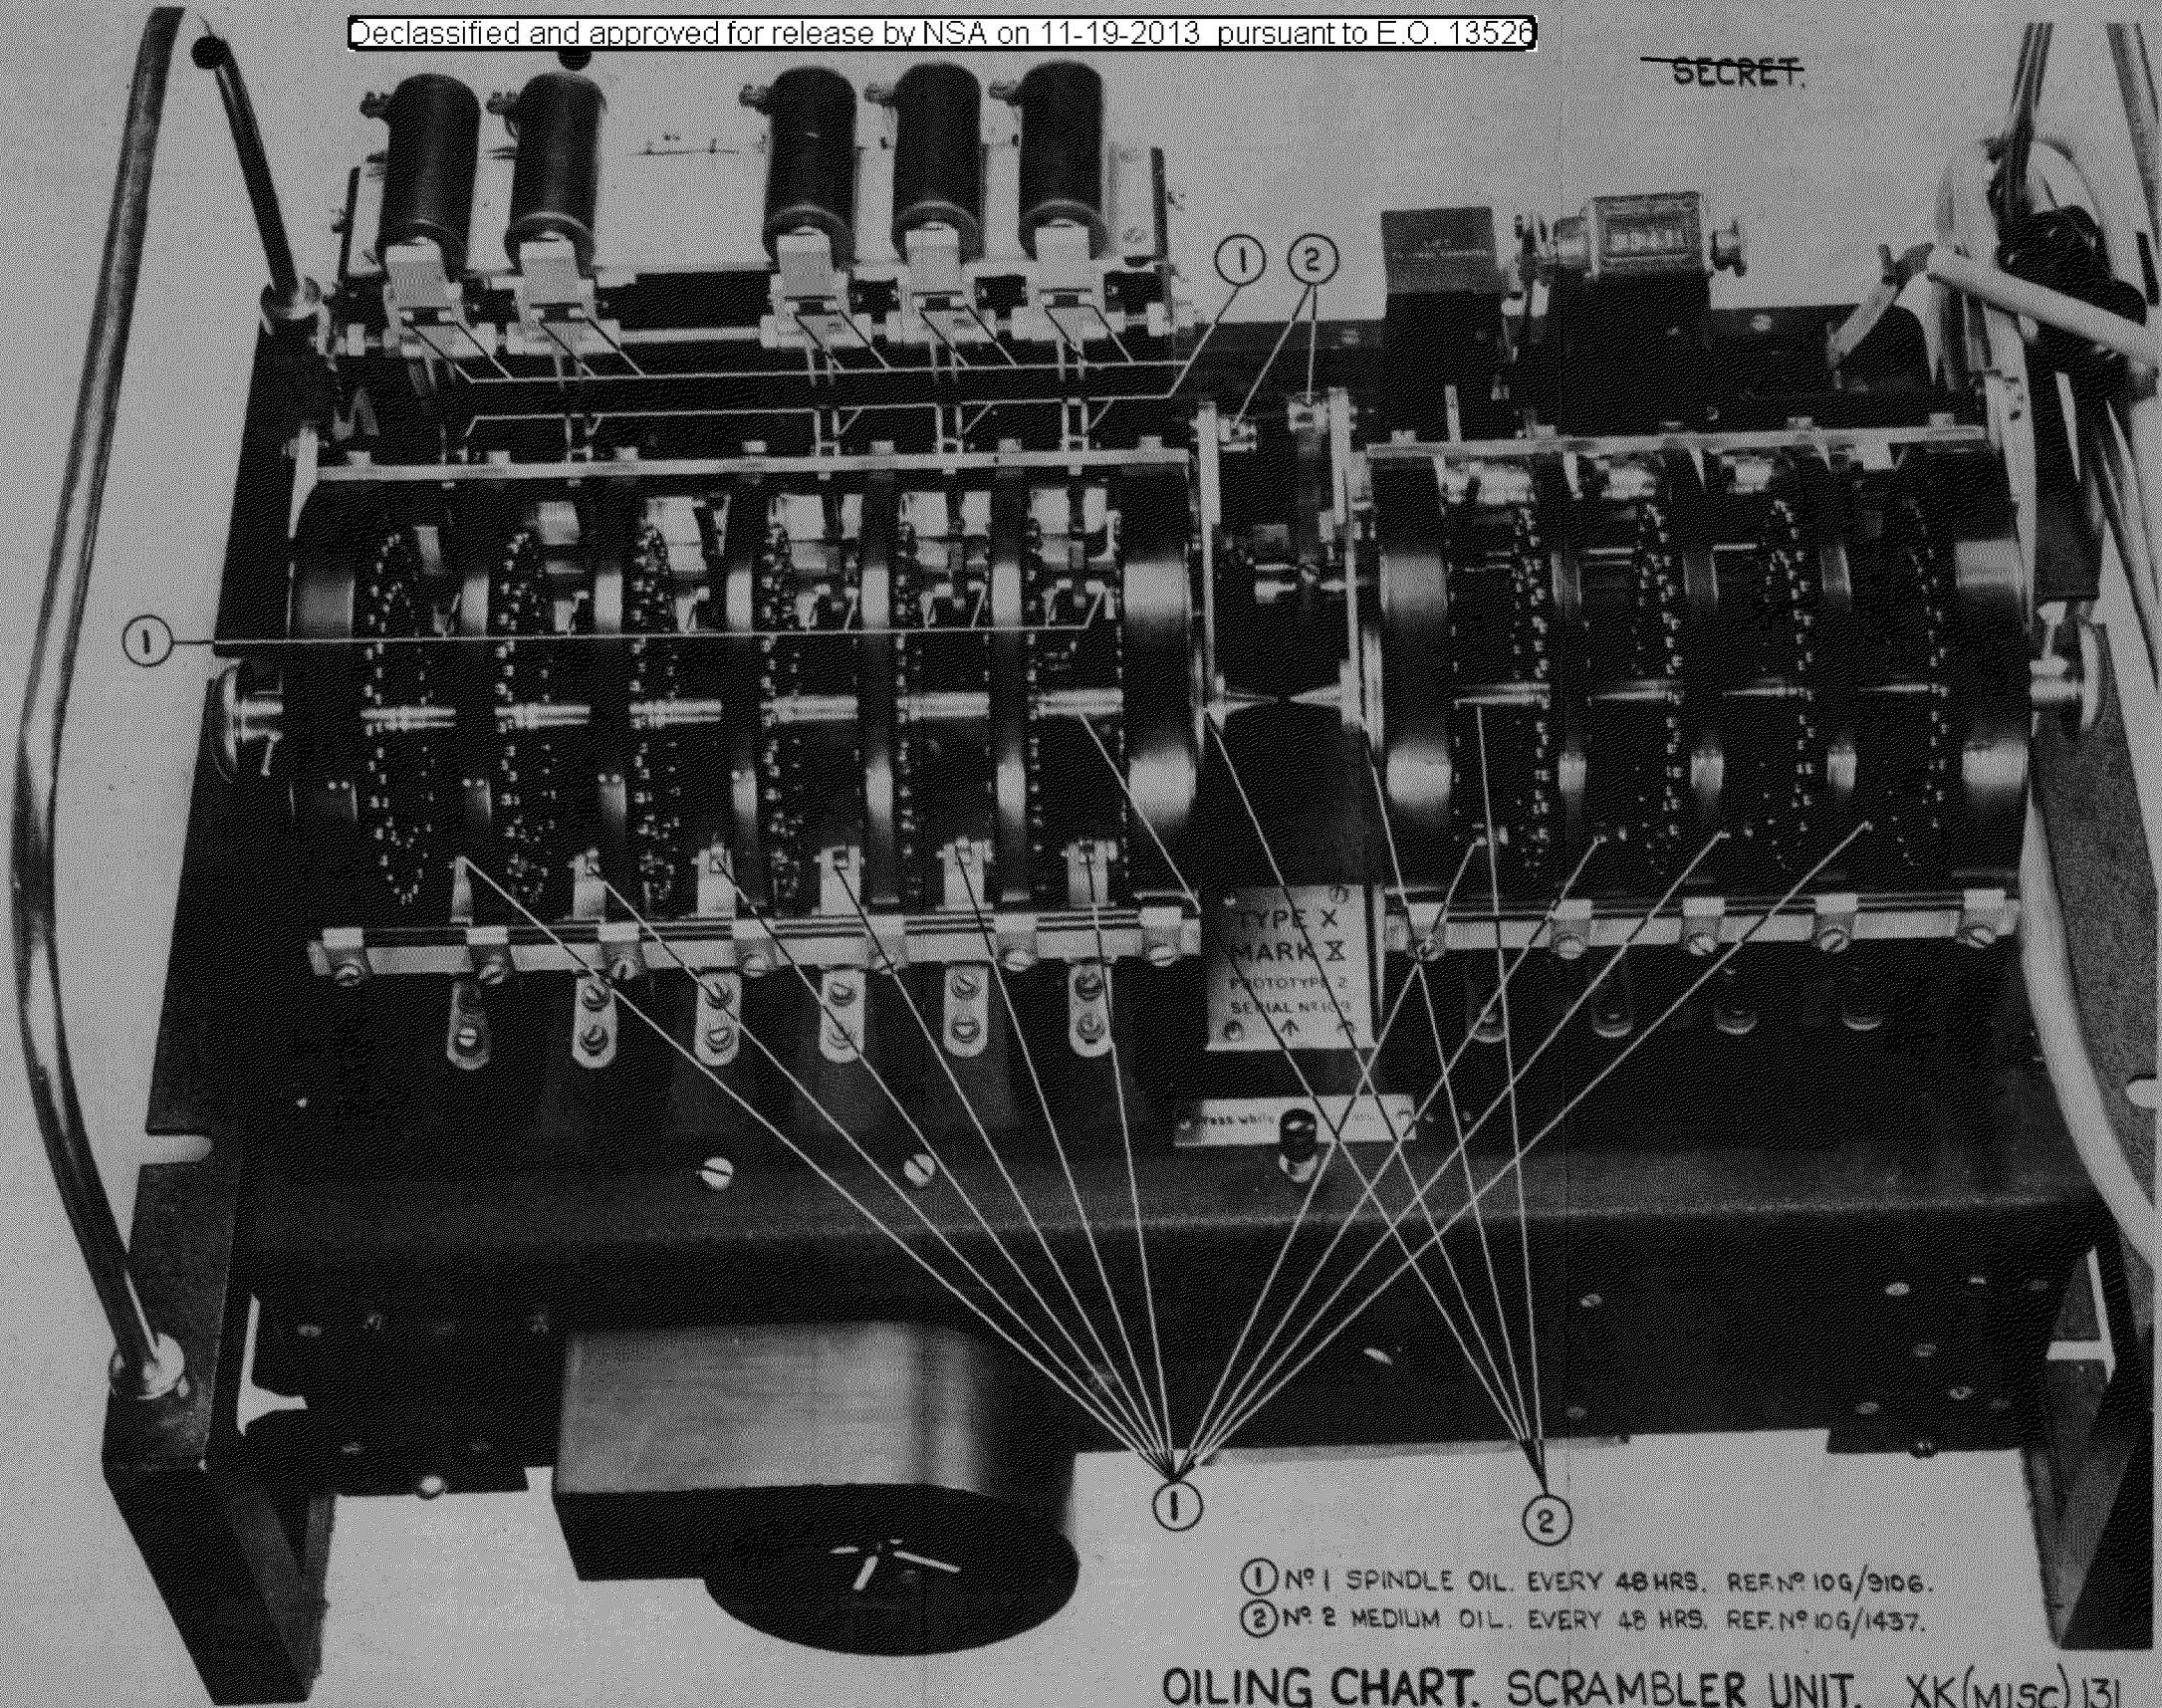

SECRET

- ① No 1 SPINDLE OIL. EVERY 48 HRS. REF. No 10G/9106.
- ② No 2 MEDIUM OIL. EVERY 48 HRS. REF. No 10G/1437.

**OILING CHART. SCRAMBLER UNIT. XK (MISC) 131.**

Taken from: DETAILED DESCRIPTION OF CIRCUIT MERCURY